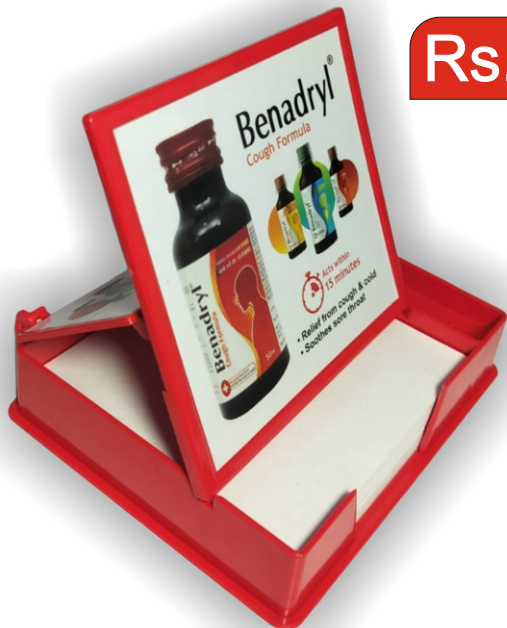

PEN STAND WITH PAID

Rs. 69

MODEL NO. : 156
PRODUCT SIZE : 100X120X32 MM
PRINT SIZE : 90X92 MM = 47X97MM