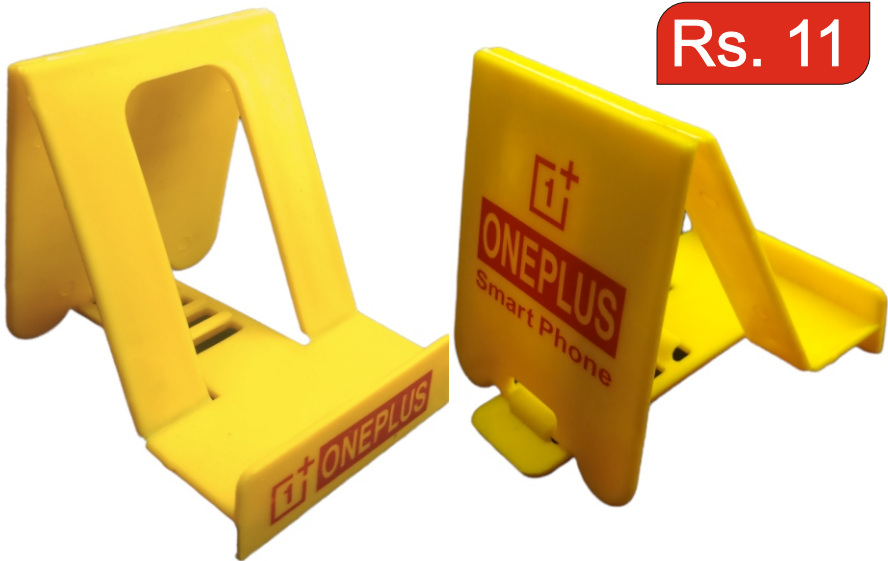

== PLASTIC MOBILE STAND ==

Rs. 11

MODEL NO. : 132
PRODUCT SIZE : 179X65 MM
PRINT SIZE : 58X50 MM = 58X15MM